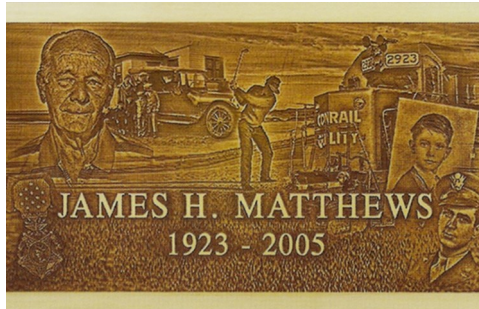

## PRIVATE ESTATE NICHES

**\$5,195**

Private estate niches stand alone within the cemetery. Sites are available throughout the cemetery. Granite color options are available.

## Bronze Memorials

### TRINITY SERIES

Single: \$3,148

Companion: \$6362

These raised bronze memorials stand out above the rest. The thick bronze base will raise your loved one's memorial above others.