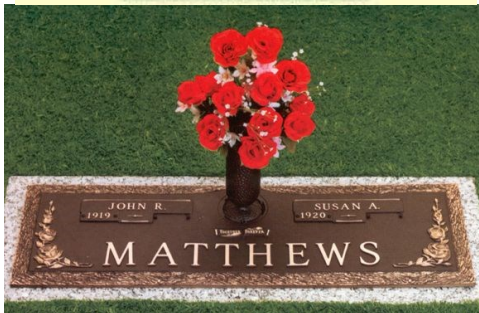

CLASSIC SERIES

Single: $1,935

Companion: $3,277

Your loved one's name will forever be remembered with a classic memorial.