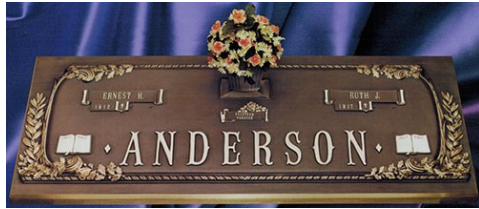

Bronze Memorials