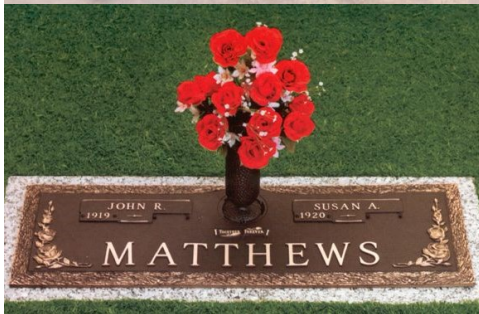

CLASSIC SERIES
Single: $1,438 - 2,714
Companion: $1,699 - 3,619

Your loved one's name will forever be remembered with a classic memorial.

MONUMENTS

Williamson Memorial Gardens is a full service monument provider. We serve outside cemeteries. Prices vary according to the size.

***Monuments are not allowed in Williamson Memorial Gardens