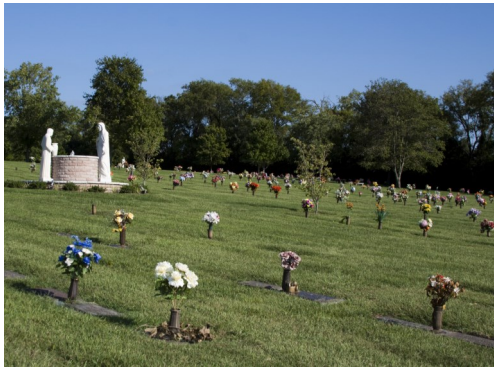

Traditional Cemetery Spaces & Mausoleum Crypts

TRADITIONAL CEMETERY SPACES

$1,675

- Availability in the Gardens of: Prayer, Memory, Faith, & Angels

PRIVATE MAUSOLEUMS

$41,600 - $45,600

Private two-crypt mausoleums stand alone in the cemetery with beautiful landscaping & a bench. Additional crypts and customization may be purchased as well.